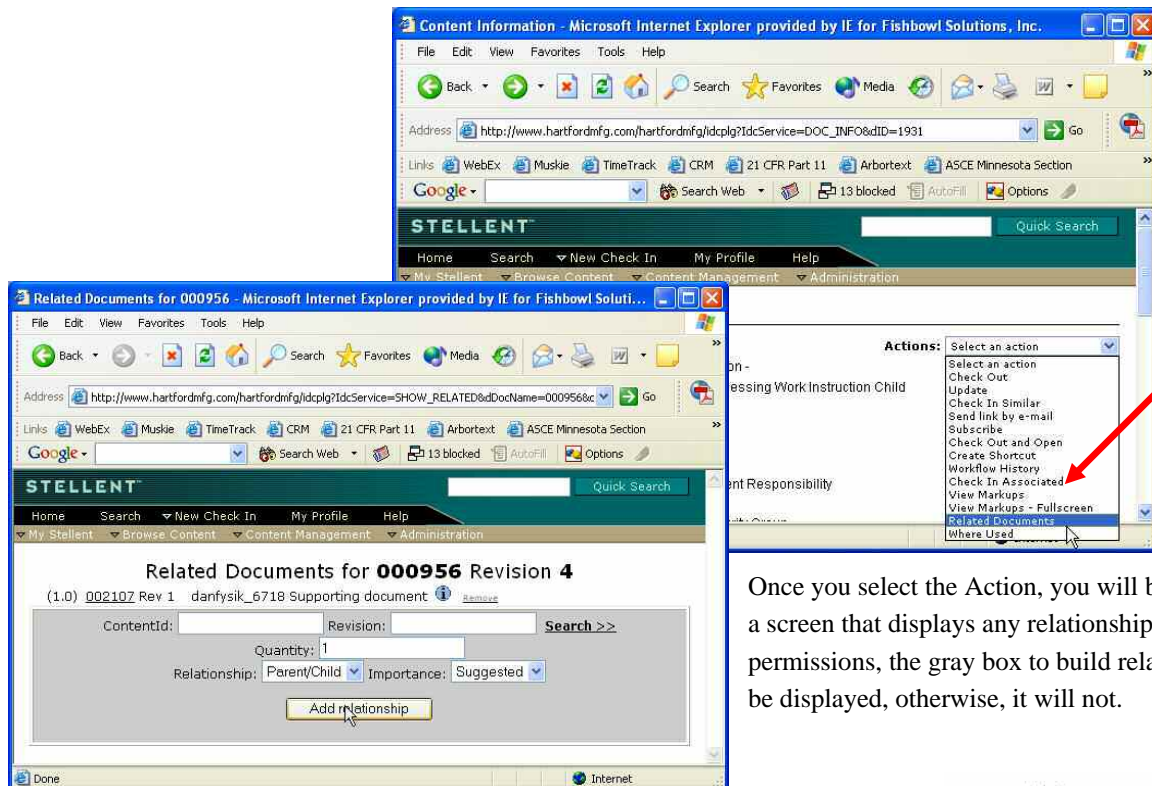

Features

- Allows for many to many relationships within the Stellent Content Server
- Utilizes standard functions so you can incorporate it into your other applications.

Once you select the Action, you will be presented with a screen that displays any relationships. If you have permissions, the gray box to build relationships will be displayed, otherwise, it will not.